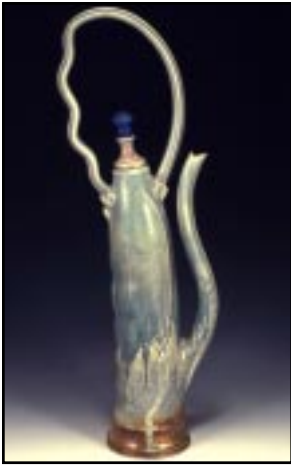

Karl Knudson Pottery 2003 Wholesale New Items

The "Alice" Teapot
24" \$175.00

Wide Bell Teapot
20" \$150.00
Narrow Bell Teapot
24" \$150.00

Lamp
25" w/shade \$180.00

Narrow Planter
8" w/feet \$45.00

Orchid Planter
4" w/feet \$12.00
6" w/feet \$25.00
8" w/feet \$45.00

Oval Vase
12" \$45.00
16: \$65.00

Vase Planter
8" w/feet \$45.00

Lg Handle Planter
16" dia. \$100.00
Med Handle Planter
12" dia. \$60.00